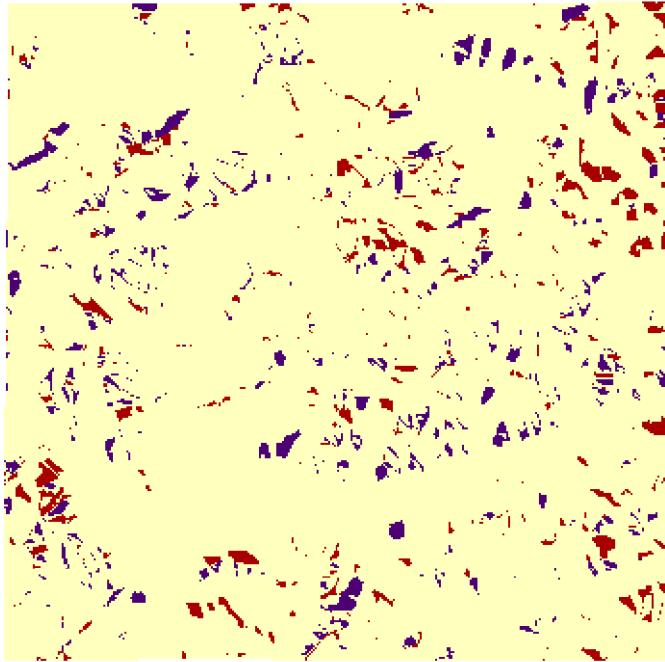

Oak-Hickory and Maple-Basswood Aspect Preference

Township of Stark
Vernon County, WI

1939, Oak-Hickory

1995, Oak-Hickory

1939, Maple-Basswood

Aspect Orientation

-  Southern Aspect
-  Other Land Cover
-  Northern Aspect

1995, Maple-Basswood