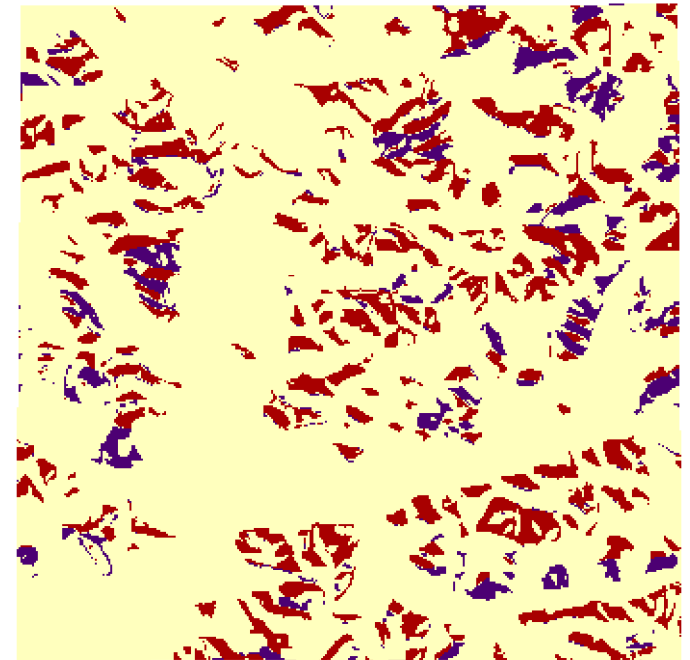

Oak-Hickory and Maple-Basswood Aspect Preference

Township of Stark
Vernon County, WI

1939, Oak-Hickory

1995, Oak-Hickory

1939, Maple-Basswood

Aspect Orientation

-  Southern Aspect
-  Other Land Cover
-  Northern Aspect