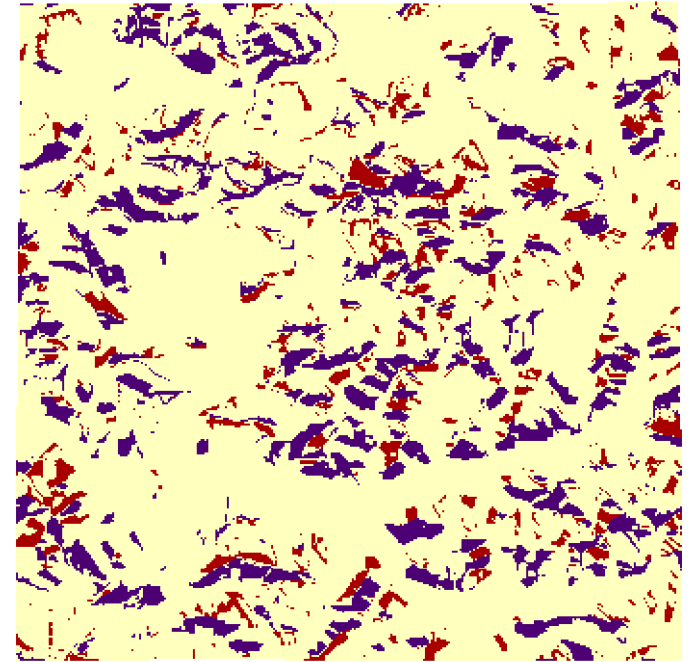

Oak-Hickory and Maple-Basswood Aspect Preference

Township of Stark
Vernon County, WI

1939, Oak-Hickory

1995, Oak-Hickory

1939, Maple-Basswood

Aspect Orientation

-  Southern Aspect
-  Other Land Cover
-  Northern Aspect