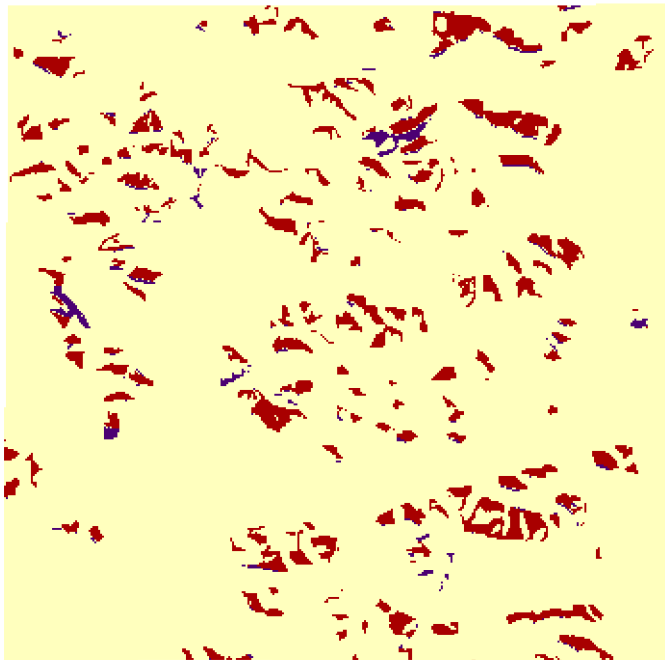

Oak-Hickory and Maple-Basswood Aspect Preference

Township of Stark
Vernon County, WI

1939, Oak-Hickory

1995, Oak-Hickory

1939, Maple-Basswood

Aspect Orientation

-  Southern Aspect
-  Other Land Cover
-  Northern Aspect